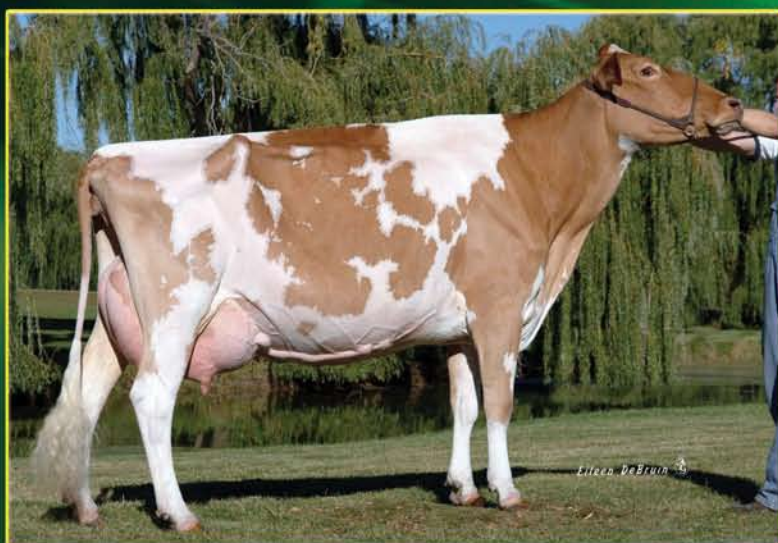

FAMILY MEMBERS SELLING

In The National Convention Sale, June 30th in Cross Plains, WI

RAINBOW GOLIATH GEMINI, EX-94

5-05 305D 18,980M 4.2% 799F 3.0% 575P | 7-10 305D 16,330M 3.9% 630F 4.0% 655P
Reserve All-American 5-Year-Old 2004 | HM All-American Aged Cow 2005 | 5th Aged Cow NGS-Louisville 2006
With her beautiful frame, Gemini has been featured in the AGA's "Take Another Look" ads many times. She is a big-time show campaigner and made a record with 4.0% protein. Her dam was a Perfecto.

Her Regal Calf Sells!

LAVON FARMS ENHANCED ROYAL-ET, EX-93

4-09 305D 17,580M 5.1% 904F 3.2% 556P
HM All-American Aged Cow 2003 | 3rd 5-Year-Old NGS-Louisville 2002

A Silverado calf sells from Royal's VG Fayette. She is fresh and ready to see the classifier. Watch for her this fall! Royal's dam is the incomparable brood cow, Mungles L Hornets Queenella, EX-93. Queenella herself has 3 VG and 3 EX daughters and countless exciting descendants around the country.