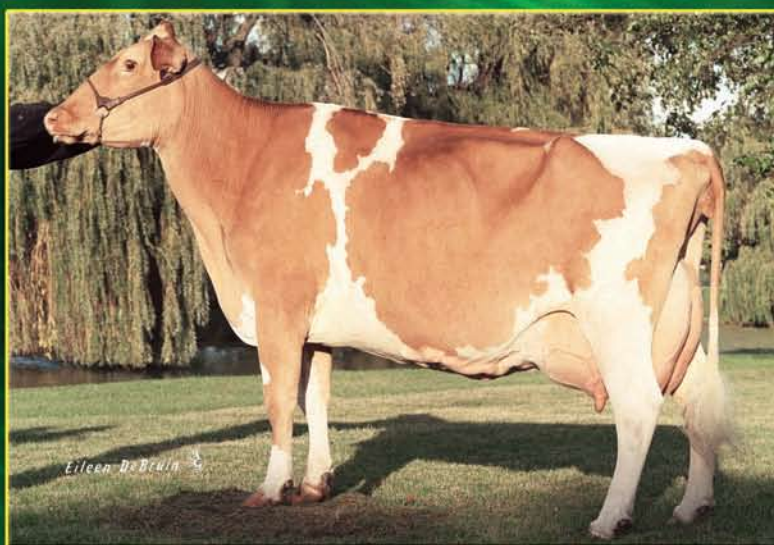

FAMILY MEMBERS SELLING

In The National Convention Sale, June 30th in Cross Plains, WI

RAINBOW GOLIATH GEMINI, EX-94

5-05 305D 18,980M 4.2% 799F 3.0% 575P | 7-10 305D 16,330M 3.9% 630F 4.0% 655P
Reserve All-American 5-Year-Old 2004 | HM All-American Aged Cow 2005 | 5th Aged Cow NGS-Louisville 2006
With her beautiful frame, Gemini has been featured in the AGA's "Take Another Look" ads many times. She is a big-time show campaigner and made a record with 4.0% protein. Her dam was a Perfecto.

Her Regal Calf Sells!

LAVON FARMS ENHANCED ROYAL-ET, EX-93

4-09 305D 17,580M 5.1% 904F 3.2% 556P
HM All-American Aged Cow 2003 | 3rd 5-Year-Old NGS-Louisville 2002

A Silverado calf sells from Royal's VG Fayette. She is fresh and ready to see the classifier. Watch for her this fall! Royal's dam is the incomparable brood cow, Mungles L Hornets Queenella, EX-93. Queenella herself has 3 VG and 3 EX daughters and countless exciting descendants around the country.